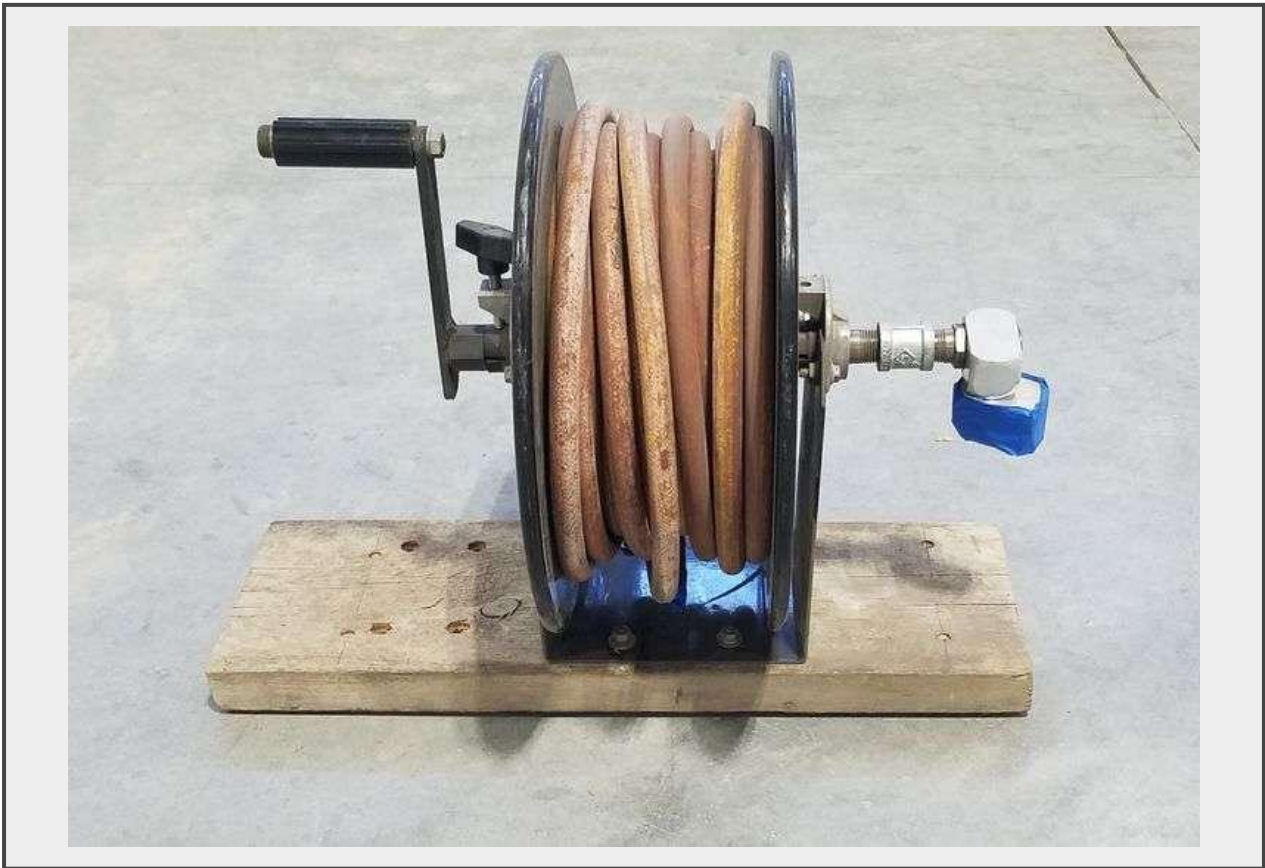

Sale Name: Online Shop Equipment & Tool Auction

LOT 279 - Hosetract Model M 5-5-14 Hose Reel W/Hose

Quantity: 1

<https://www.marshallbid.com/>