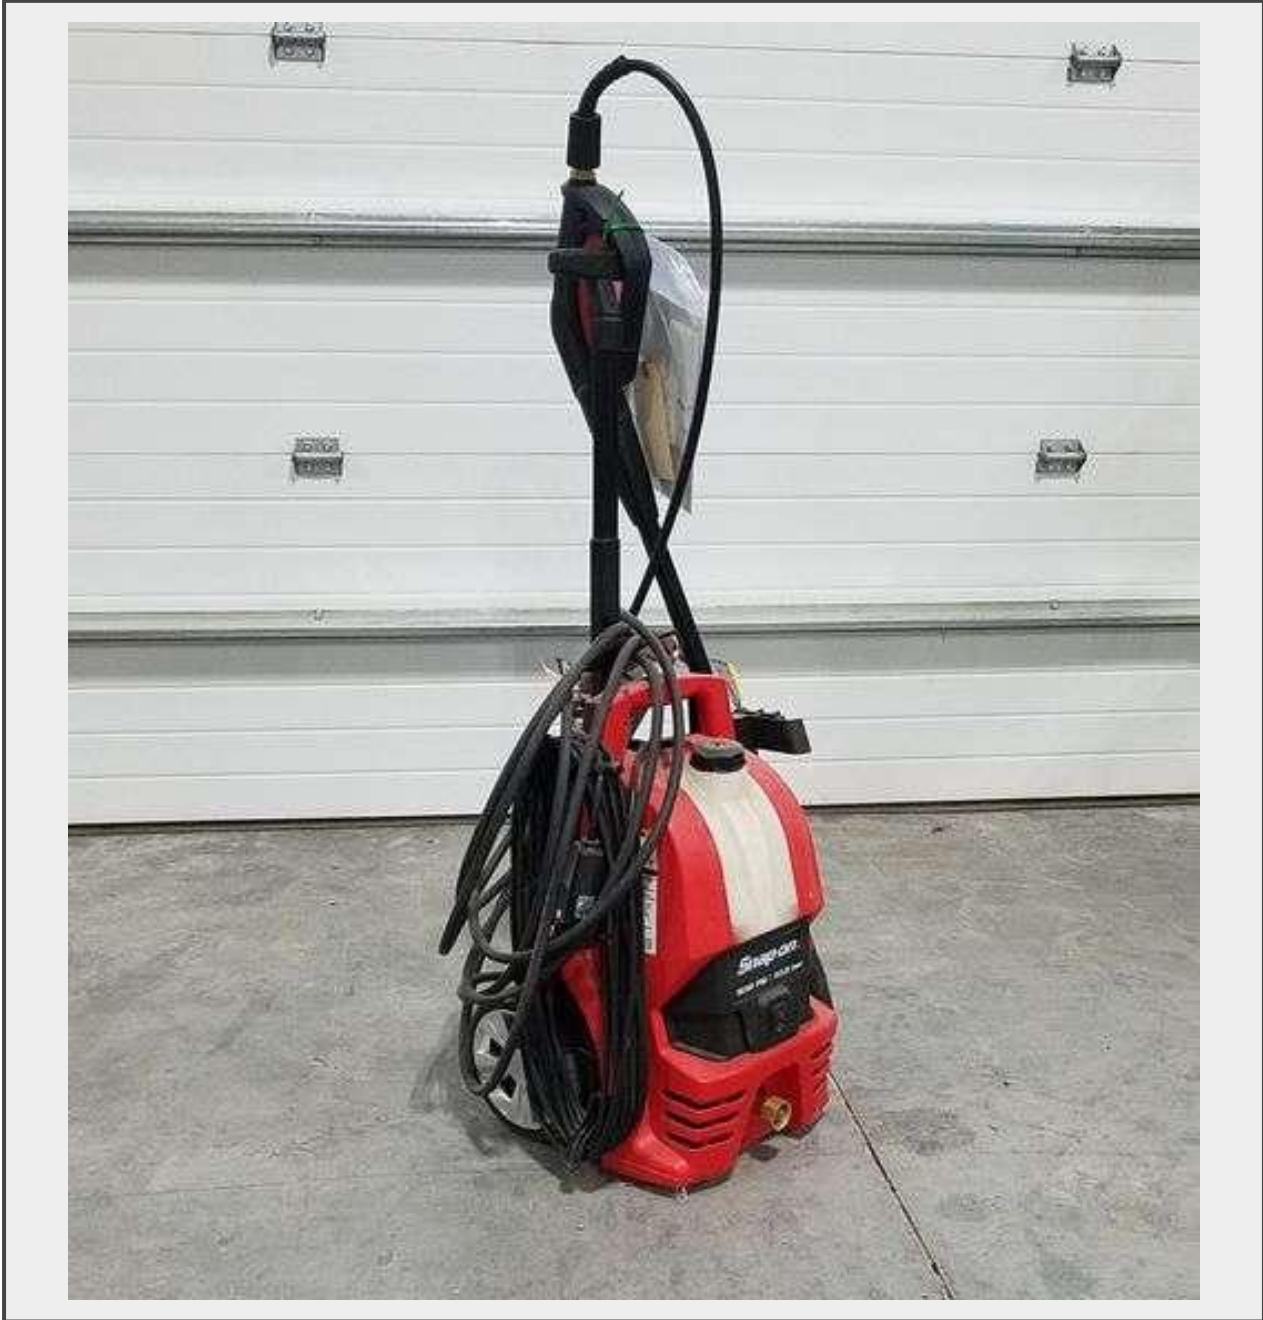

Sale Name: Online Shop Equipment & Tool Auction

LOT 114 - Snap-on 1650 PSI Pressure Washer

Quantity: 1

<https://www.marshallbid.com/>